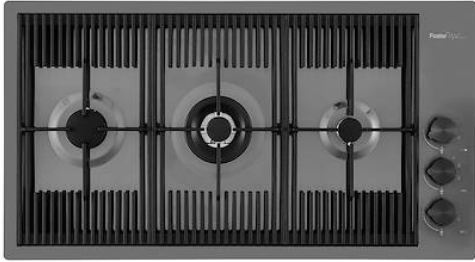

Cooker hob Milanello Gun Metal

Gas hobs

Code: 7680 006

DETAILS

Coloring Gun Metal

Edge/Installation Type Flush-mount | Top-mount

Finish PVD

Material AISI 304 stainless steel

Texture Brushed in line

Supply 220-240 V; 50/60 Hz

Dimensions 870x476 mm

Base size 87cm

Heating element three burners

Built-in hole

[View technical data sheet](#)

Grids

Gas Hob

FEATURES

Gun Metal

The Gun Metal finish is obtained by treating steel with a physical process called PVD (Physical Vacuum Deposition) which deposits particles of noble metals on the surface. The result is a unique and refined aesthetic effect, and an improvement of the mechanical properties of the steel which is more resistant to impact and scratches.

Cast iron grids

Cast-iron is the ideal material for an hob grid, this due to the manifold properties characterising it: high heat capacity that improves cooking performance; high weight and stability that improve safety; sturdiness that preserves the hob's original aspect over time; easy cleaning.